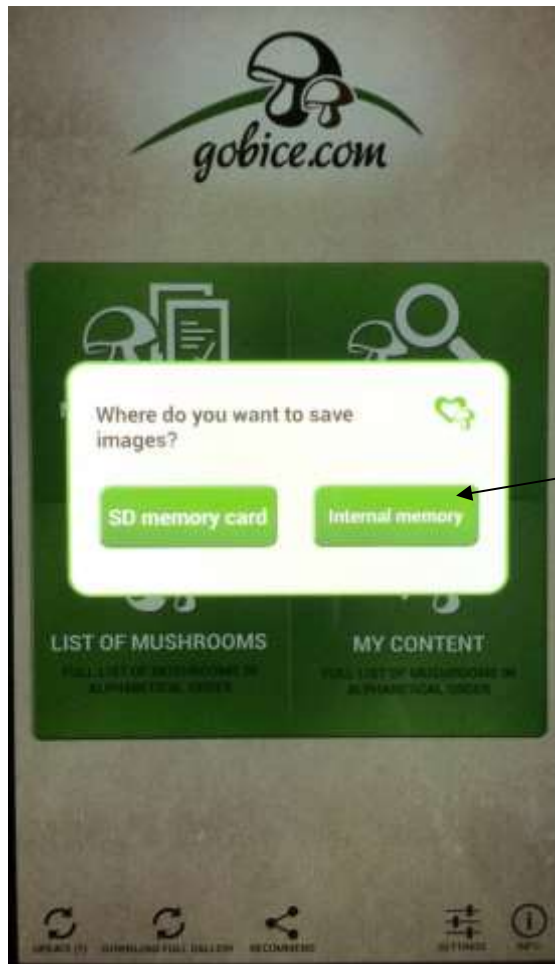

Download and start the app

If you agree to the terms and conditions please confirm.

Main menu

Recommend to a friend

Download all photos by mushrooms with descriptions (over 3000 photos- size over 2 Gb)

Language settings

New update available

App info

If you want to update please confirm.

If you want to download all photos please confirm.

(Always select the same memory)

Language settings

Connection to Facebook

Connection to internet site
www.gobice.com