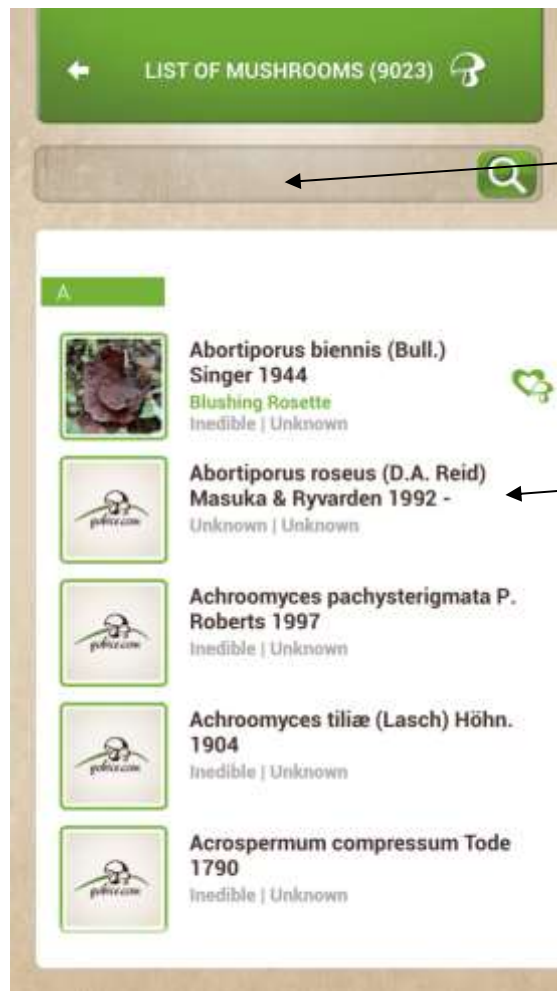

Download and start the app

If you agree to the terms and conditions please confirm.

Main menu

Recommend to a friend

Download all photos by mushrooms with descriptions (over 3000 photos- size over 2 Gb)

Language settings

New update available

App info

If you want to update please confirm.

If you want to download all photos please confirm.

(Always select the same memory)

Language settings

Connection to Facebook

Connection to internet site
www.gobice.com

Info about the app

List of mushroom
with descriptions and
photos

Sign that this mushroom is
added to your favorites

Mushroom search by latin name, common name....

Full list of mushrooms

Return to the main menu

Mushroom search by entire list with the characteristics like shape, size, stem, hymenophore, trees,

Delete searched options

Showing results marked to the criteria.

Displayed list of mushrooms searched by characteristics