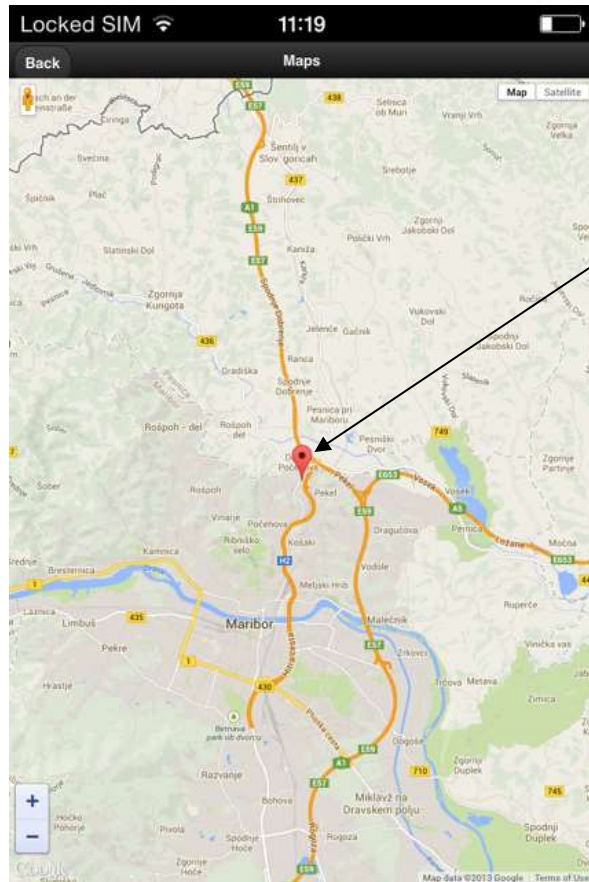

If you wish to delete a photo press a finger on a photo for some seconds and a window will appear

Added own photos

Exact location where the photo was made

If you wish that your own photos include GPS coordinates you must activate the GPS on your phone