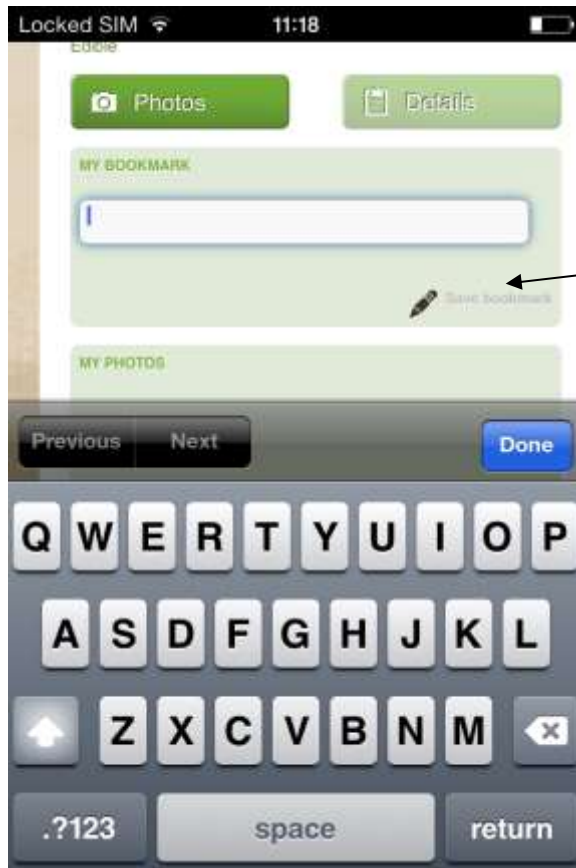

Return to main menu

If you don't want to download all photos on the main menu, you can download photos for selected mushrooms.

Return to main menu

Mushroom added to your favorites, you can insert your own text and/or your own photos.

If you press a pen you can add your own bookmarks

After you enter your text don't forget to save it

Photos are added from your photo gallery by pressing to the photo icon

Sign that this photo contains also GPS coordinates or exact location where the photo was made