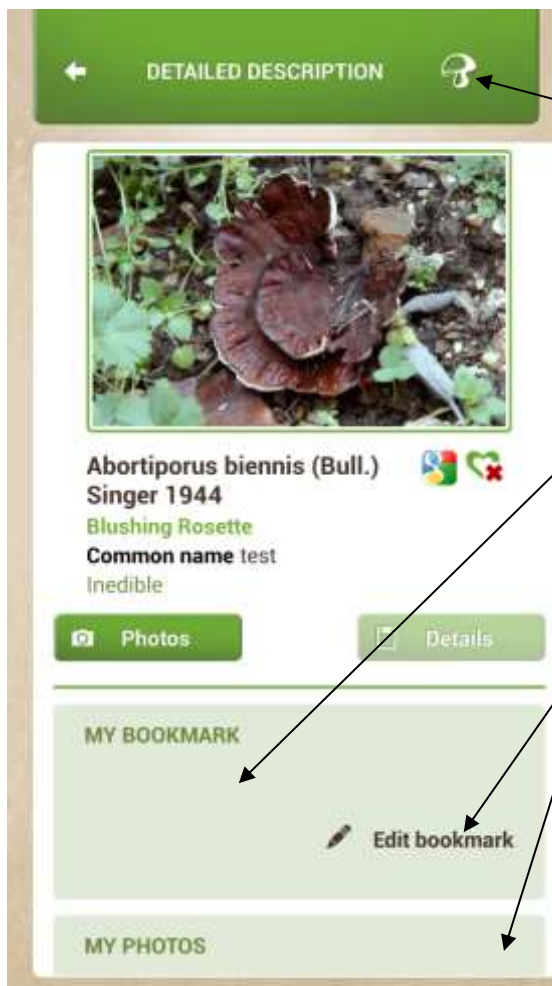

Mushroom search by entire list with the characteristics like shape, size, stem, hymenophore, trees,

Delete searched options

Showing results marked to the criteria.

Displayed list of mushrooms searched by characteristics

Selected mushroom contains detailed description, common, and latin name, synonyms, edibility, literature.....)

Adding mushrooms to my favorites

View photos

Button for immediately connection to Google site

SYNONYMES

- // Abortiporus biennis f. distortus (Schwein.) Bondartsev 1953
- Abortiporus biennis f. pulvinatus (Bourdot & Galzin) Domański Orłoś & Skirg. 1967
- Abortiporus biennis f. thelephoroideus (Pilát) Domański Orłoś & Skirg. 1967
- Abortiporus biennis var. sowerbyi (Fr.) Bondartsev 1953
- Abortiporus distortus (Schwein.) Murrill 1904
- Bierkandera puberula (Berk. & M.A. Curtis)

Return to main menu

If you don't want to download all photos on the main menu, you can download photos for selected mushrooms.

Return to main menu

Mushroom added to your favorites, you can insert your own text and/or your own photos.