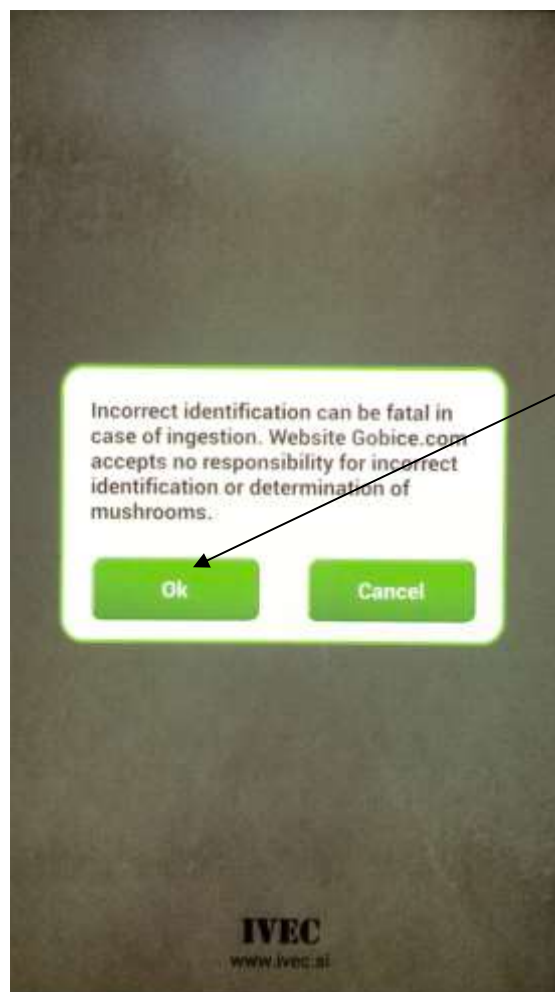

If you agree to the terms and conditions please confirm.